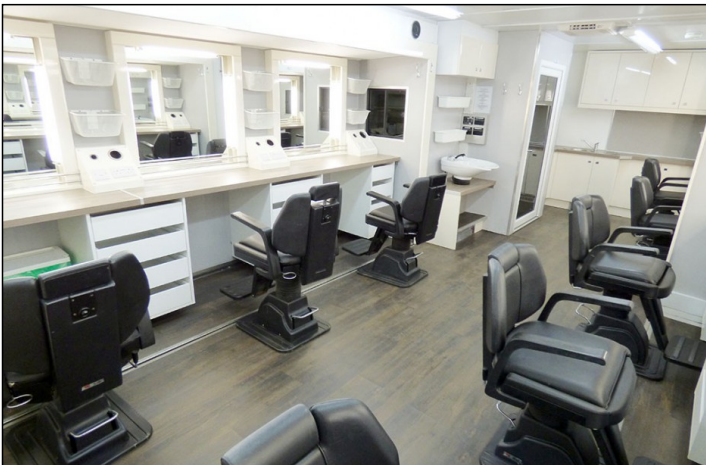

8 Position Rigid

Vehicle Description

After many years experience in the industry, On-set has designed and built our Make-up Trucks to the highest standard available. This is why many leading make-up and hair departments insist on using our equipment.

Vehicle Dimensions

Length: 12 M
Width: 2.5 M
Height: 3.9 M
Weight: 15000 KGS