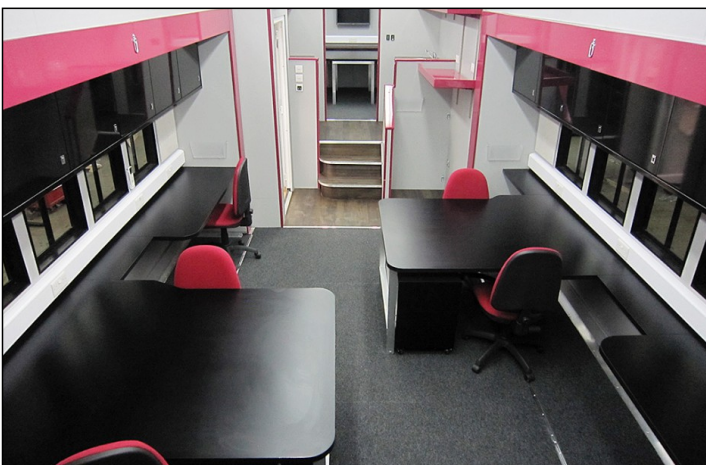

8/10 Position Slide *PO3*

Vehicle Description

This fully equipped quad slide-out Production Office has been designed and built by On-Set and is currently the highest standard available in the industry.

Vehicle Dimensions

- Length: 10.3m
- Width: 2.5m
- Height: 3.65m
- Weight: 19000kg

8/10 Position Slide *PO3*