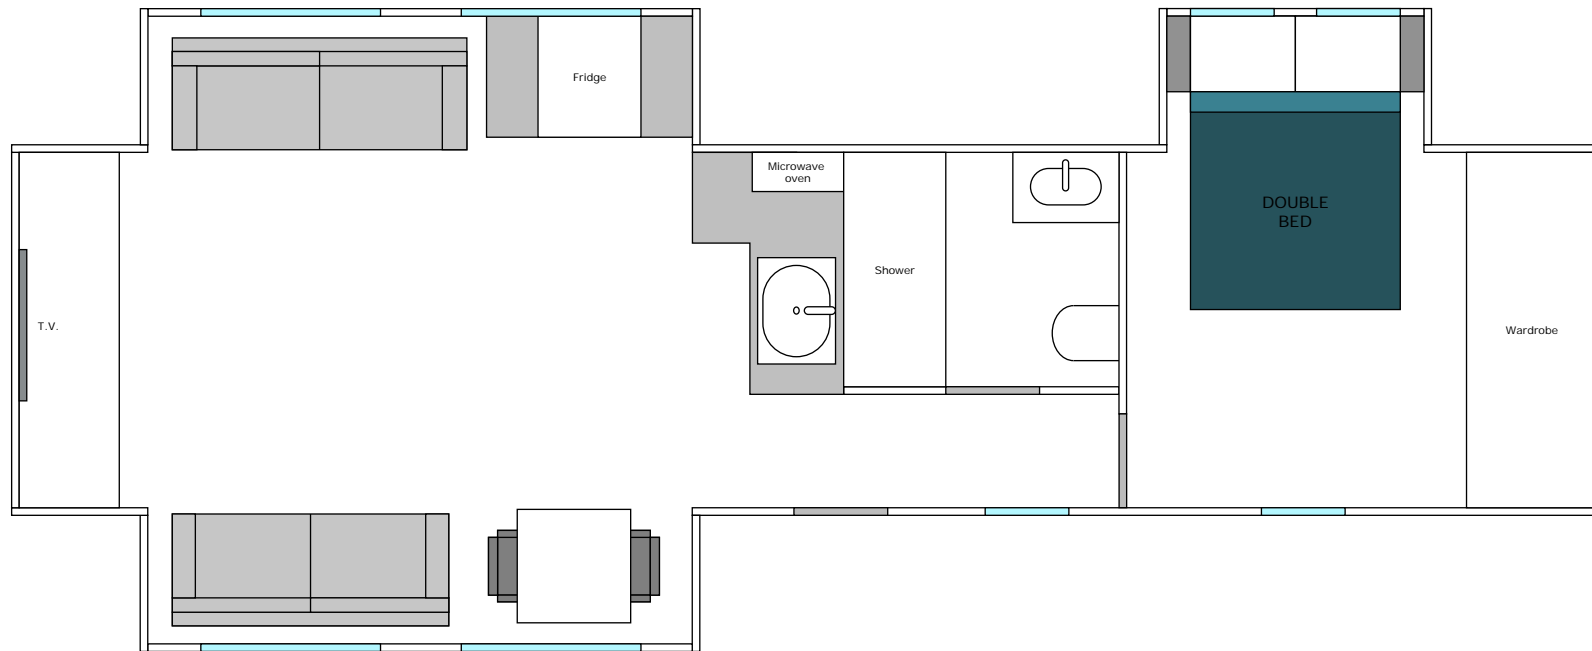

JAYCO 5 SINGLE ARTIST TRAILER FLOORPLAN

T: +44 (0)1763 244886 F: +44 (0)1763 244663 W: on-set.com E: info@on-set.com

On-Set Location Services Ltd, Brook Orchard, Brook Road, Bassingbourn, Herts SG8 5NS

Registered Office: Gregory Wildman, The Granary, Crowhill Farm, Ravensden Road, Wilden, Beds, MK44 2QS. Company Registered in England N° 2631070 VAT N° 595 1309 26