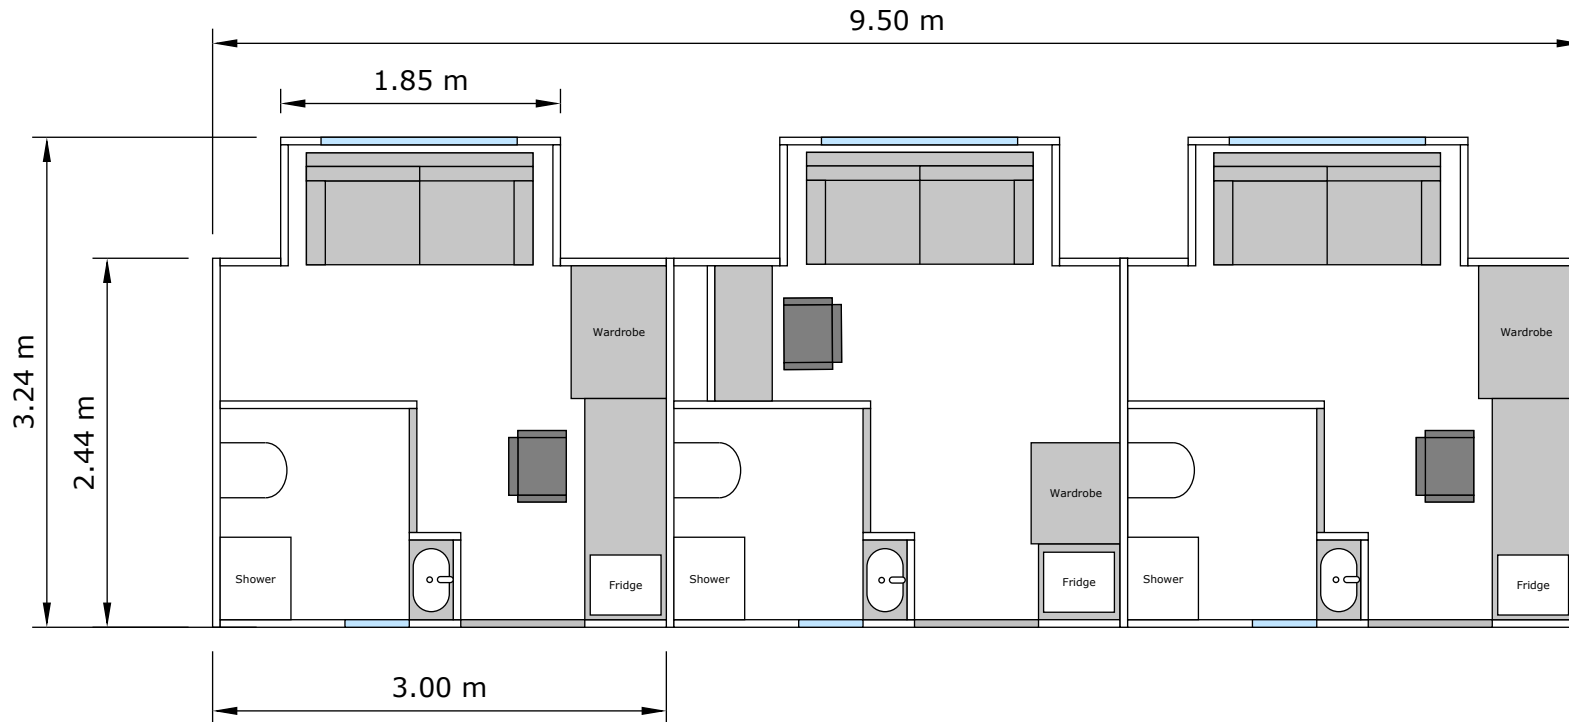

# ELITE MULTIPLE ARTIST TRAILER 301-335 - FLOORPLAN

T: +44 (0)1763 244886 F: +44 (0)1763 244663 W: on-set.com E: info@on-set.com

**On-Set Location Services Ltd, Brook Orchard, Brook Road, Bassingbourn, Herts SG8 5NS**