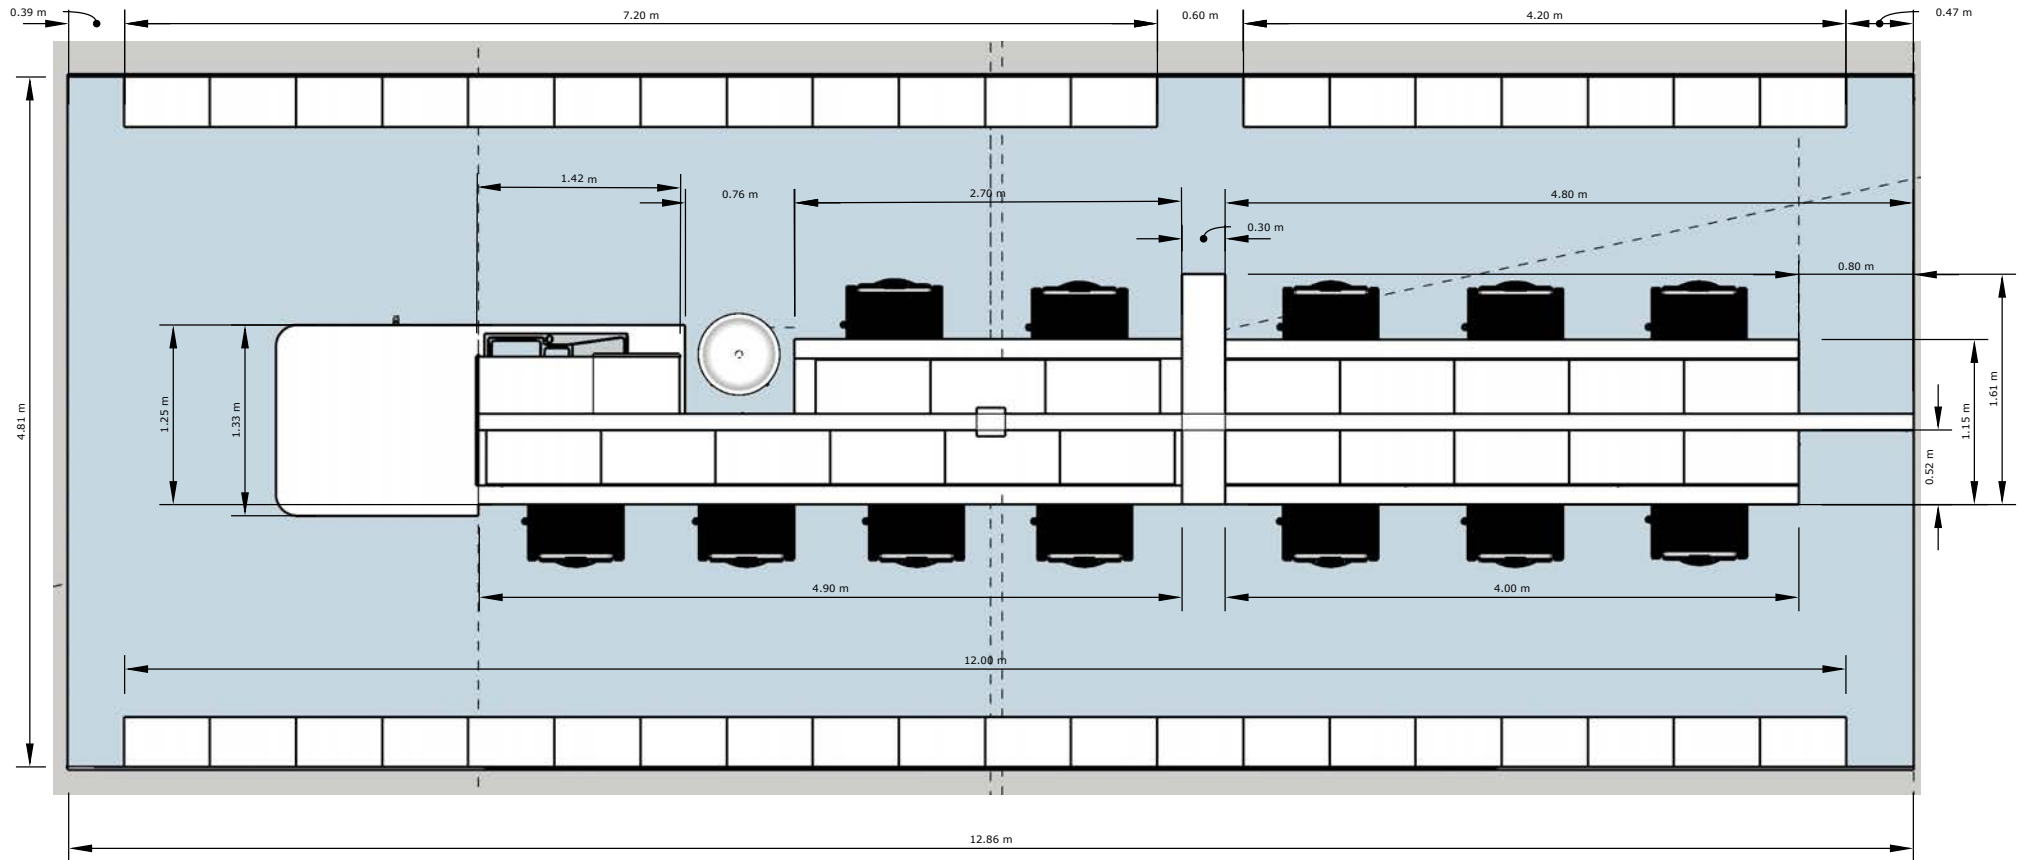

MAKE-UP 12 POSITION MU19-20 FLOORPLAN

T: +44 (0)1763 244886 F: +44 (0)1763 244663 W: on-set.com E: info@on-set.com

On-Set Location Services Ltd, Brook Orchard, Brook Road, Bassingbourn, Herts SG8 5NS

Registered Office: Gregory Wildman, The Granary, Crowhill Farm, Ravensden Road, Wilden, Beds, MK44 2QS. Company Registered in England N° 2631070 VAT N° 595 1309 26