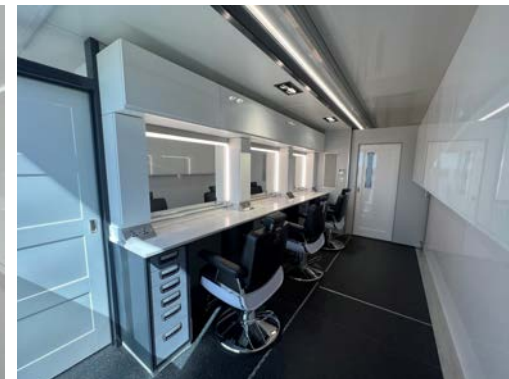

MAKE-UP 12 POSITION MU19-20

T: +44 (0)1763 244886 F: +44 (0)1763 244663 W: on-set.com E: info@on-set.com

On-Set Location Services Ltd, Brook Orchard, Brook Road, Bassingbourn, Herts SG8 5NS

Registered Office: Gregory Wildman, The Granary, Crowhill Farm, Ravensden Road, Wilden, Beds, MK44 2QS. Company Registered in England N° 2631070 VAT N° 595 1309 26

Directors: NS Howard & CS Howard. Member of Transport Administration. O License Registration No OF 219465