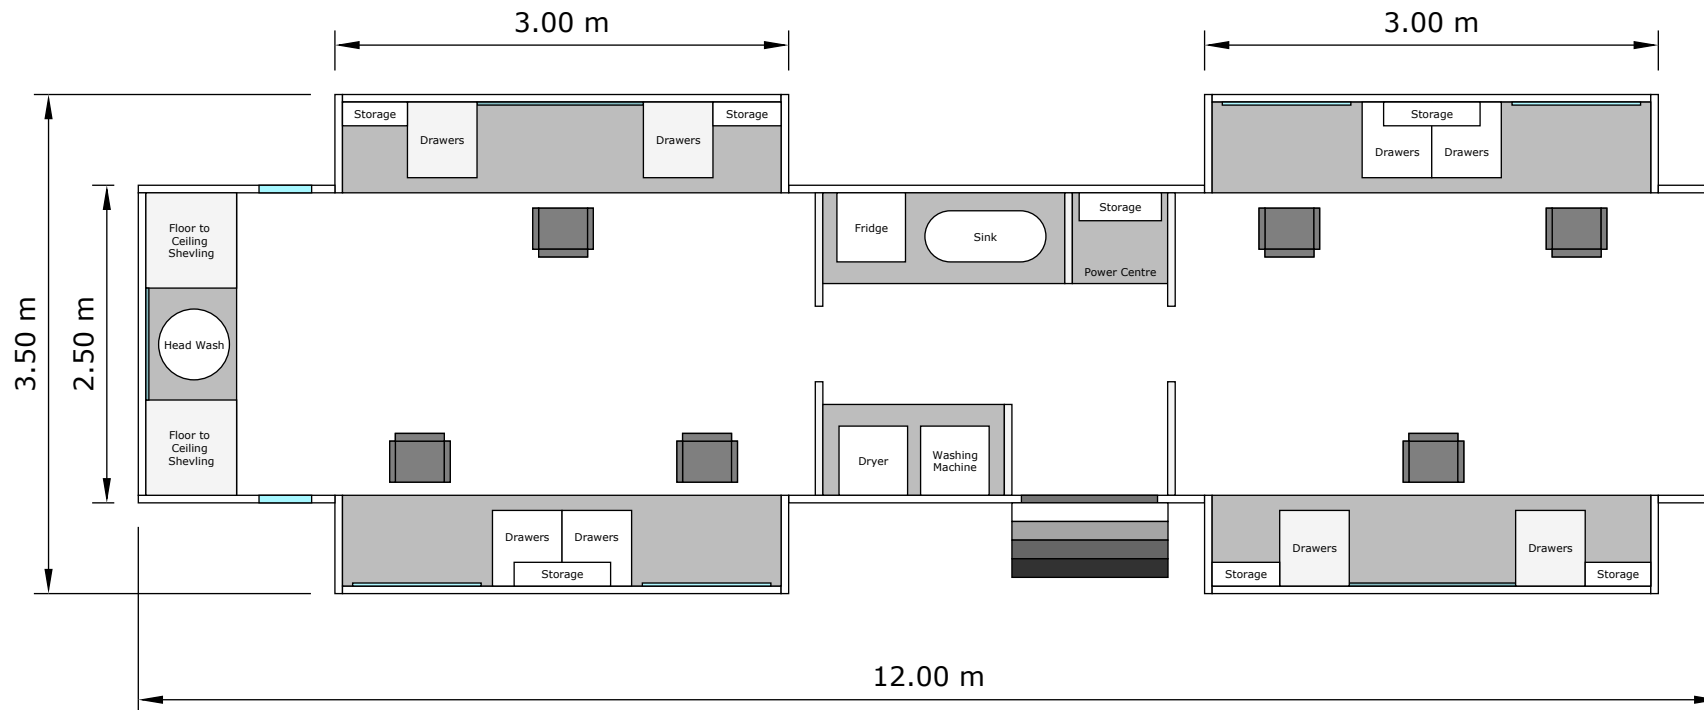

MAKE - UP 6 POSITION FLOORPLAN

T: +44 (0)1763 244886 F: +44 (0)1763 244663 W: on-set.com E: info@on-set.com

On-Set Location Services Ltd, Brook Orchard, Brook Road, Bassingbourn, Herts SG8 5NS

Registered Office: Gregory Wildman, The Granary, Crowhill Farm, Ravensden Road, Wilden, Beds, MK44 2QS. Company Registered in England N° 2631070 VAT N° 595 1309 26