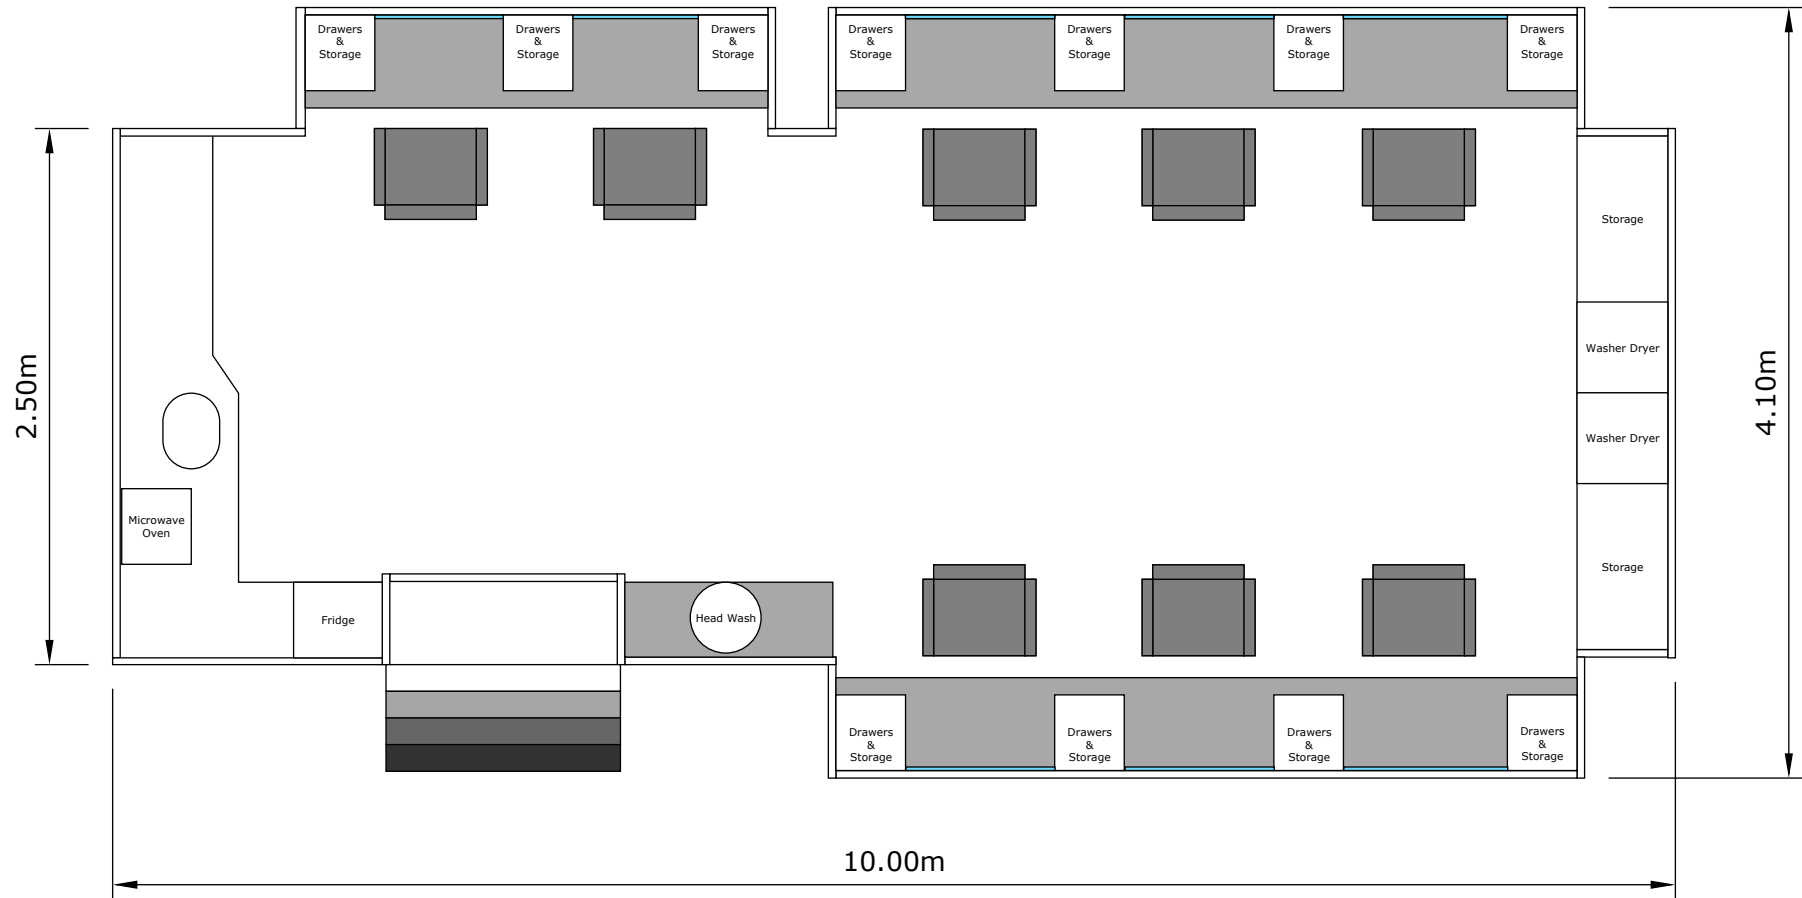

# 8-POSITION MAKE-UP FLOORPLAN

T: +44 (0)1763 244886 F: +44 (0)1763 244663 W: on-set.com E: info@on-set.com

**On-Set Location Services Ltd, Brook Orchard, Brook Road, Bassingbourn, Herts SG8 5NS**

Registered Office: Gregory Wildman, The Granary, Crowhill Farm, Ravensden Road, Wilden, Beds, MK44 2QS. Company Registered in England N° 2631070 VAT N° 595 1309 26