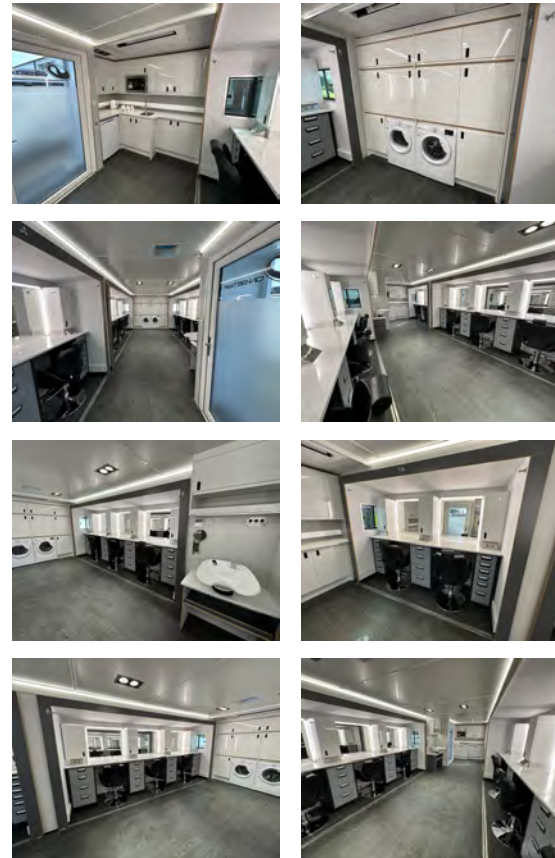

8-POSITION MAKE-UP

T: +44 (0)1763 244886 F: +44 (0)1763 244663 W: on-set.com E: info@on-set.com

On-Set Location Services Ltd, Brook Orchard, Brook Road, Basingbourn, Herts SG8 5NS

Registered Office: Gregory Wildman, The Granary, Crowhill Farm, Ravensden Road, Wilden, Beds, MK44 2QS. Company Registered in England N° 2631070 VAT N° 595 1309 26

Directors: NS Howard & CS Howard. Member of Transport Administration. O License Registration No OF 219465