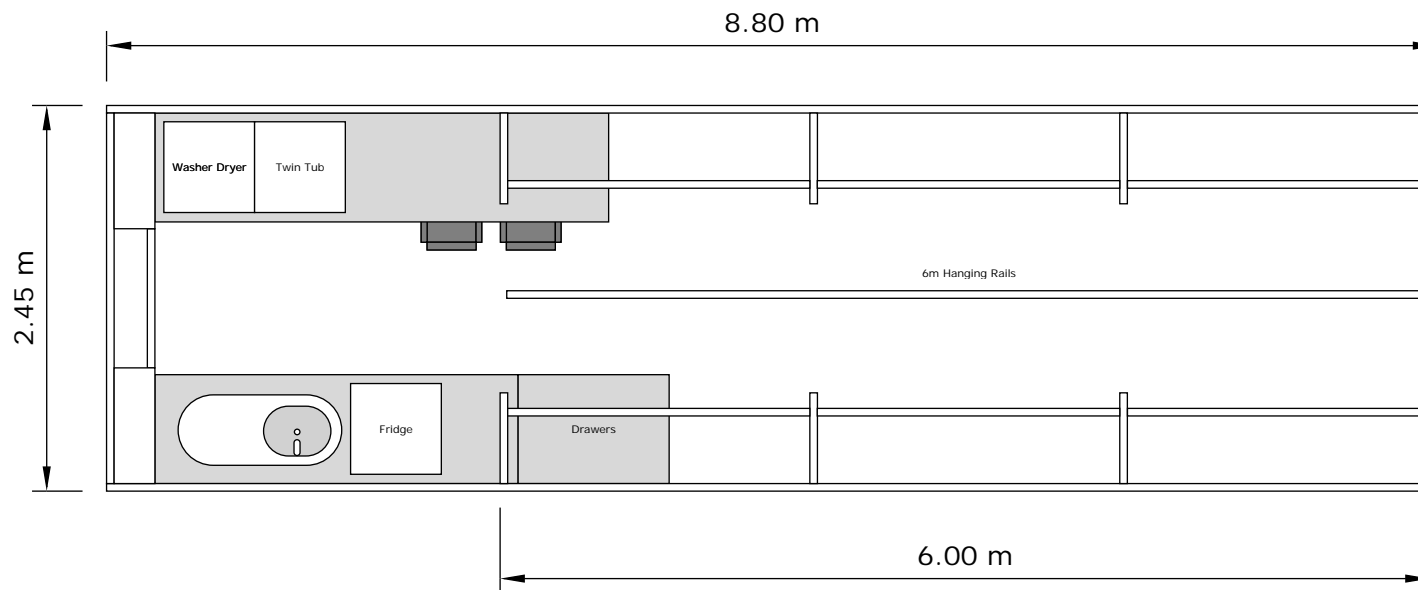

# COSTUME 8.8m TRUCK FLOORPLAN

Total Length: 11.0m  
Total weight: 18000kg

T: +44 (0)1763 244886 F: +44 (0)1763 244663 W: on-set.com E: info@on-set.com

**On-Set Location Services Ltd, Brook Orchard, Brook Road, Bassingbourn, Herts SG8 5NS**