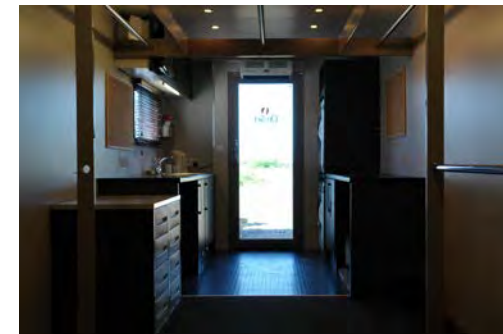

COSTUME 8.8m TRUCK

T: +44 (0)1763 244886 F: +44 (0)1763 244663 W: on-set.com E: info@on-set.com

On-Set Location Services Ltd, Brook Orchard, Brook Road, Bassingbourn, Herts SG8 5NS

Registered Office: Gregory Wildman, The Granary, Crowhill Farm, Ravensden Road, Wilden, Beds, MK44 2QS. Company Registered in England N° 2631070 VAT N° 595 1309 26

Directors: NS Howard & CS Howard. Member of Transport Administration. O License Registration No OF 219465