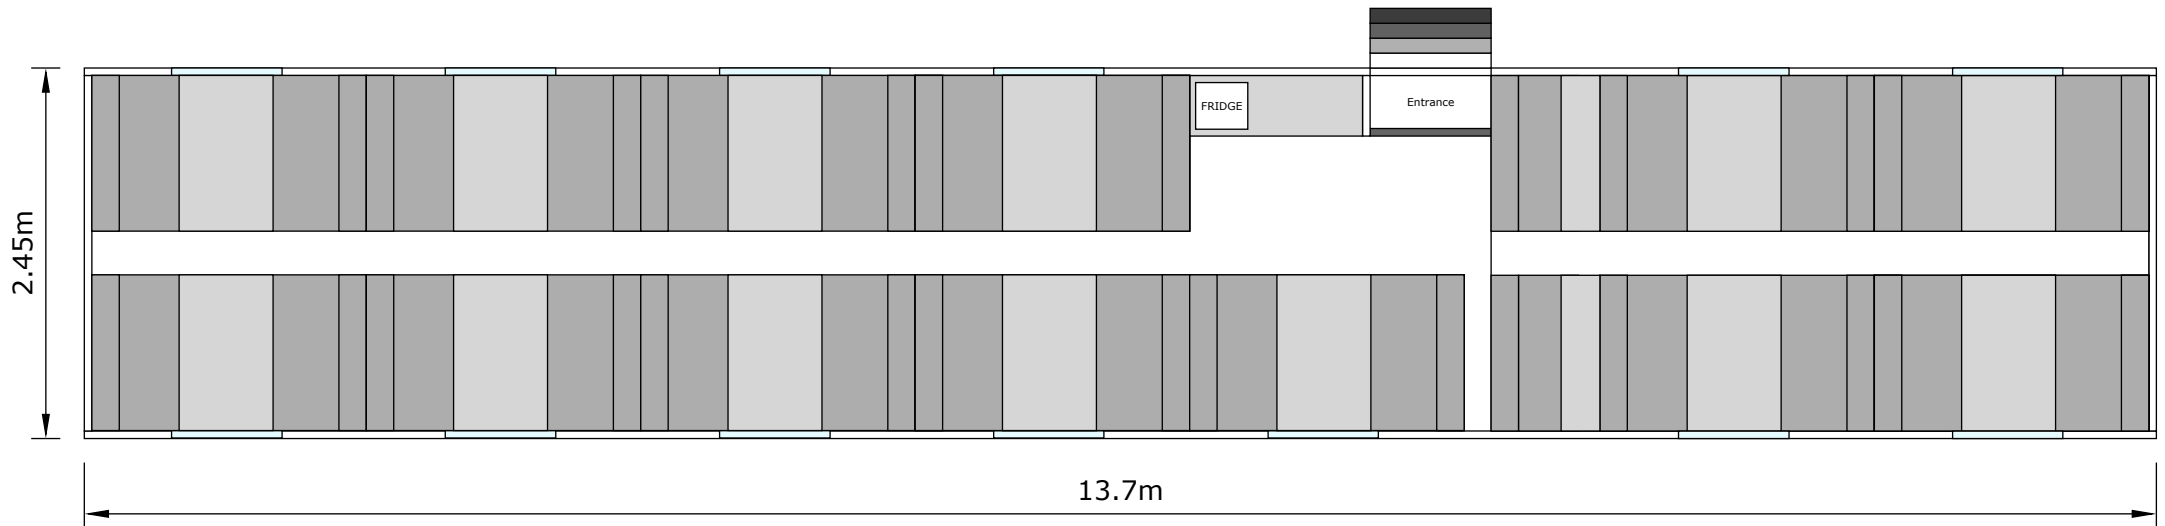

# DINING TRAILER DT4 - FLOORPLAN

T: +44 (0)1763 244886 F: +44 (0)1763 244663 W: on-set.com E: info@on-set.com

**On-Set Location Services Ltd, Brook Orchard, Brook Road, Bassingbourn, Herts SG8 5NS**

Registered Office: Gregory Wildman, The Granary, Crowhill Farm, Ravensden Road, Wilden, Beds, MK44 2QS. Company Registered in England N° 2631070 VAT N° 595 1309 26