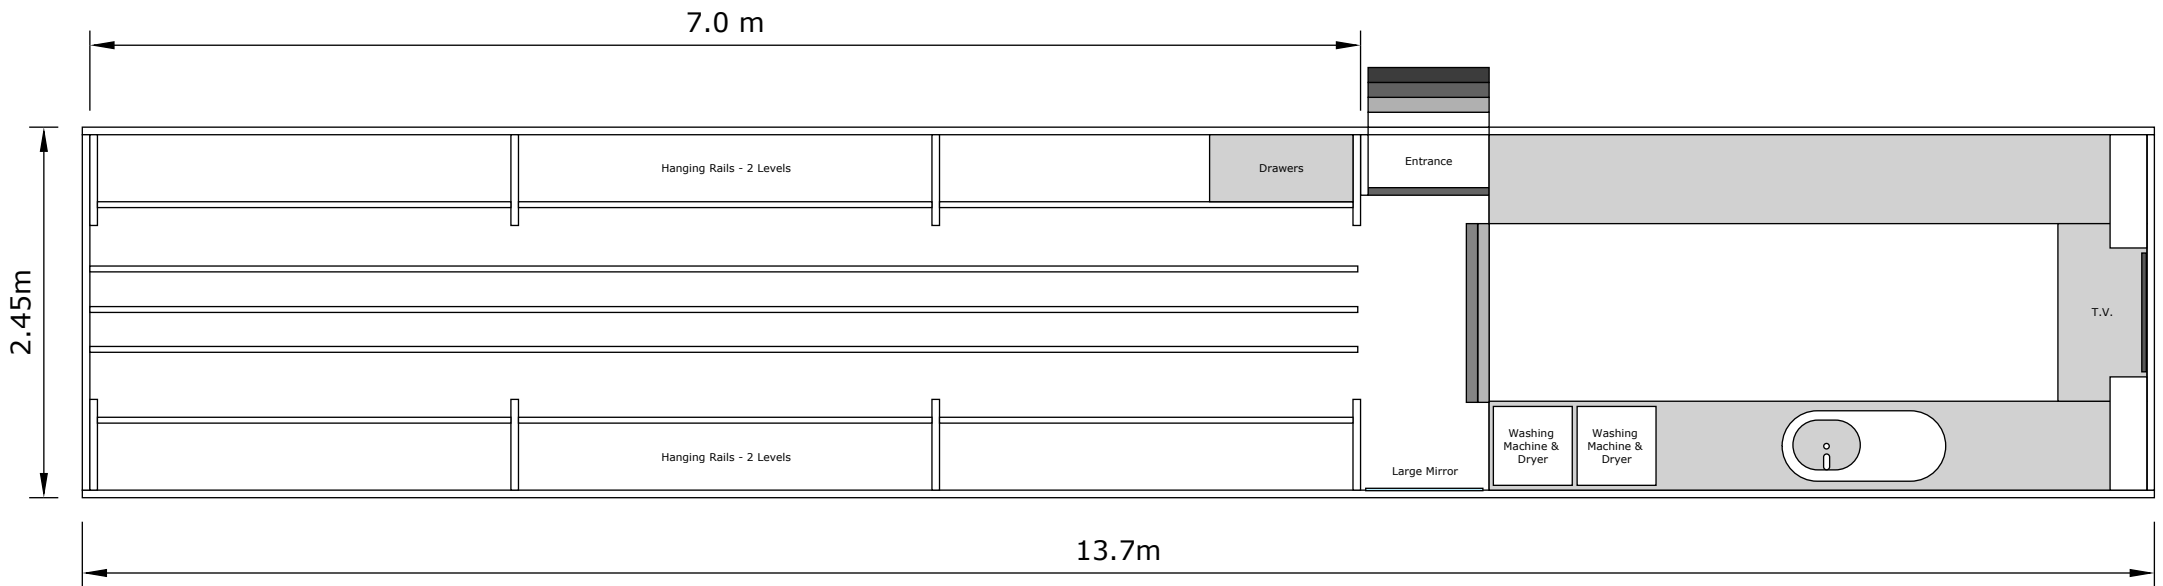

# COSTUME ARTIC COS1-3 - FLOORPLAN

T: +44 (0)1763 244886 F: +44 (0)1763 244663 W: on-set.com E: info@on-set.com

**On-Set Location Services Ltd, Brook Orchard, Brook Road, Bassingbourn, Herts SG8 5NS**

Registered Office: Gregory Wildman, The Granary, Crowhill Farm, Ravensden Road, Wilden, Beds, MK44 2QS. Company Registered in England N° 2631070 VAT N° 595 1309 26