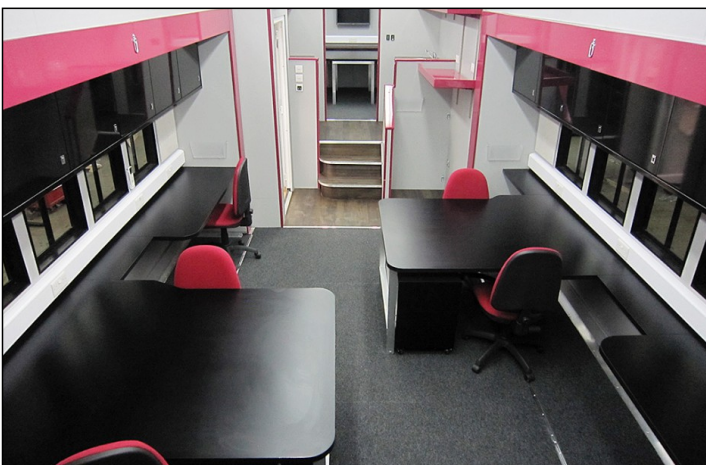

8-10 Position Quad Slide (PO3)

Vehicle Description

This fully equipped quad slide-out Production Office has been designed and built by On-Set and is currently the highest standard available in the industry.

Vehicle Dimensions

- Length: 10.3m
- Width: 2.5m
- Height: 3.65m
- Weight: 19000kg

8-10 Position Quad Slide (PO3)