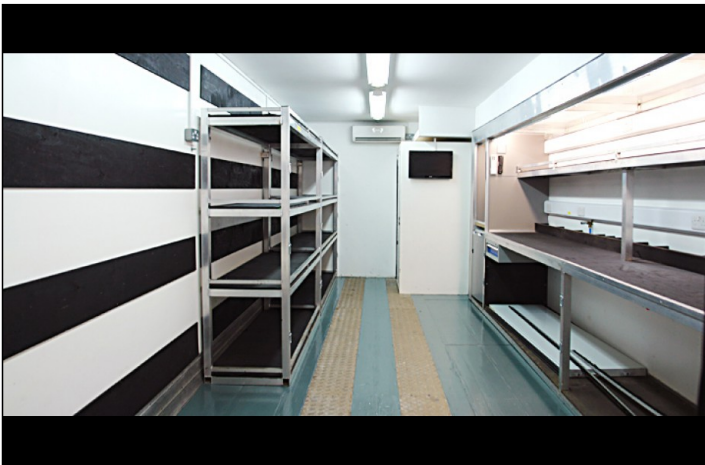

# 17t Camera + Slide

## Vehicle Description

On-set has designed and built a new concept In camera trucks. These vehicles have a full length slide-out providing additional floor space, creating a more comfortable environment whilst on location.

## Vehicle Dimensions

- Length: 9.9m
- Width: 2.45m
- Height: 3.7m
- Weight: 17000kg